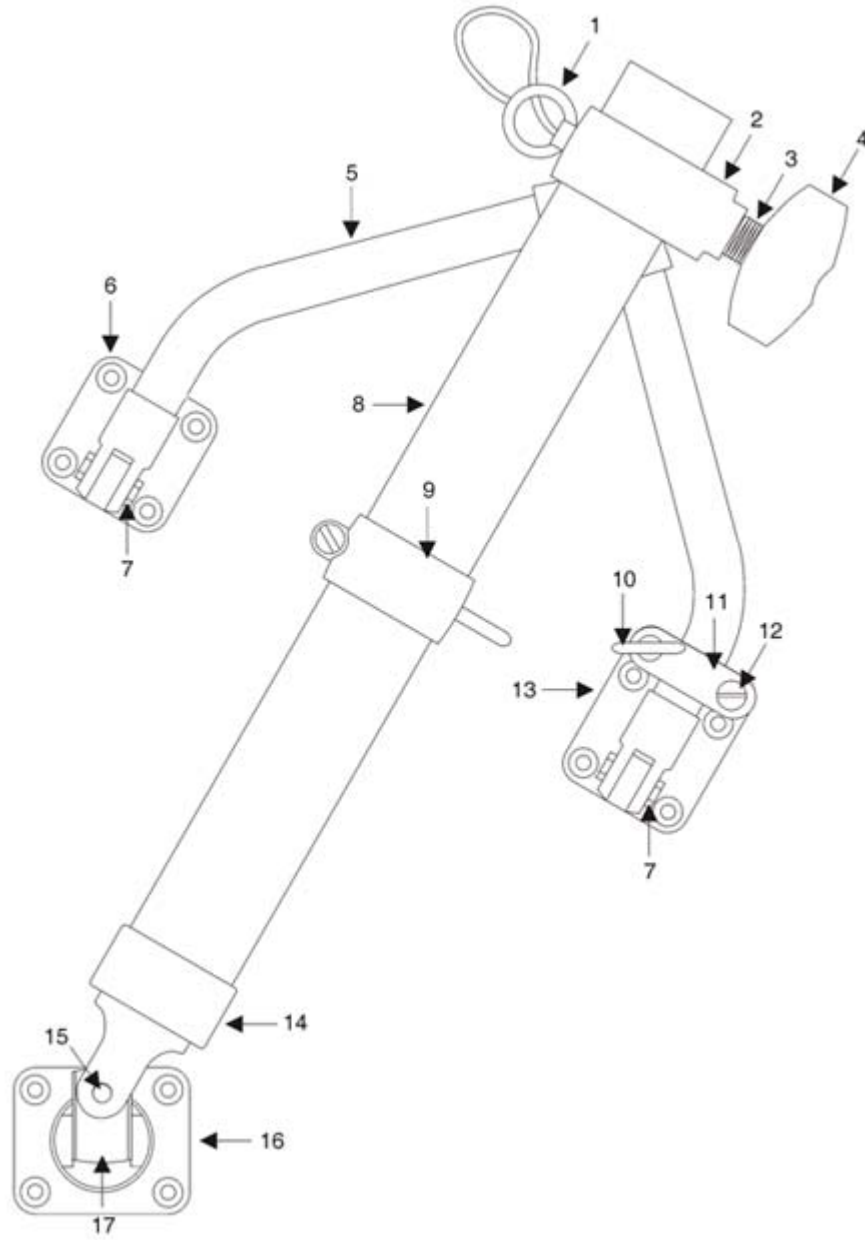

Lee's Wishbone Outrigger "The Junior" Parts List

OH226S and OH234S PARTS LIST

WISHBONE

	OH2026-0100	SMALL WISHBONE - COMPLETE with BASES
5	OH2026-0101	SMALL WISHBONE with BOLT & LOCK NUT
7	OH2026-0102	CLEVIS BOLT & LOCK NUT
	OH2034-0100	LARGE WISHBONE - COMPLETE with BASES
	OH2034-0101	LARGE WISHBONE with BOLT & LOCK NUT

CLAMP HOUSING

	OH2026-0200	CLAMP HOUSING - COMPLETE
2	OH2026-0201	CLAMP HOUSING - ONLY
1	OH2026-0202	EYEBOLT with CABLE
	OH2026-0203	CABLE with BALL STOP - ONLY
	OH2026-0204	CRESCENT

KNOB

	OH2026-0300	KNOB COMPLETE with RIVET & PIN
3	OH2026-0301	KNOB STUD, SCREW, RIVET & PIN
	OH2026-0302	KNOB SCREW
	OH2026-0303	KNOB RIVET & PIN

FOUR HOLE BASE

6	OH2026-0401	FOUR HOLE (ONE PRONG) SQUARE BASE
---	-------------	-----------------------------------

SIX HOLE BASE

	OH2026-0500	SIX HOLE (ONE PRONG) BASE - COMPLETE
13	OH2026-0501	SIX HOLE (ONE PRONG) BASE - ONLY
10	OH2026-0502	EYE NUT, STUD & NUT
11	OH2026-0503	GATE with BOLT & NUT
	OH2026-0504	GATE ONLY
12	OH2026-0505	BOLT & NUT (GATE)

MAIN TUBE

	OH2026-0600	2 in. X 18 in. SS TUBE with CUP
8	OH2026-0601	2 in. X 18 in. SS TUBE ONLY
	OH2034-0600	2 in. X 36 in. SS TUBE with CUP
	OH2034-0601	2 in. X 36 in. SS TUBE ONLY

CUP

14	OH2026-0701	CUP (TWO PRONG) WITH PINS
	OH2026-0702	CUP PINS